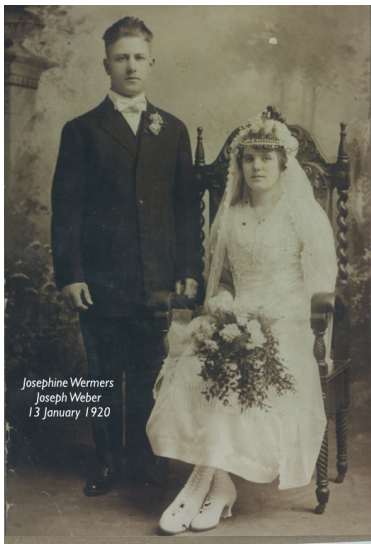

WEBER - MUTH FAMILIES; 1825 TO 2015

Ludwig Weber; born: Prussia 1825 (died Dimock 1906) ~ Married ~ Katherin Motzer; born Pussia 1828 (died Dimock 1903)

Sigmund Weber; born: Perry, Wisconsin 1873 (died Parkston 1947) ~ Married ~ Mary Schoenfelder; born: Deluth Minn. 1873 (died 1918)

Joseph S. Weber; born: 1896 in Ethan (died Dimock 1961) ~ Married 1920 ~ Josephine Wermers; born: Ethan 1900 (died Ethan 1973)

**** Josephine's family ****

Anthony Wermers; born: Prussia 1860 (died Ethan 1938) ~ Married ~ Sofia Geraths (Gerhards); born: Wisconsin 1871 (died Ethan 1949)

Josephine Wermers; born: 21 June 1900 in Ethan (died Ethan, 25 Dec 1973) ~ Married 1920 ~ Joseph Weber; born 1896 (died 1961)

Josephine & Joseph raised their family on a farm near Dimock, South Dakota

Celestine (Sally); born May 11, 1921 ~ Married September 4, 1940 ~ Leo Pollreisiz

Lucille; born Feb 1, 1923 (died Jan 25, 1962) ~ Married May 7, 1946 ~ Everett Muth (1919)

Rita; born 9 Sept. 1924 ~ Married May 7, 1946 ~ Leslie Mutziger; born: 8 April 1917 (died 2014)

Leonard; born June 15, 1926 (died Jan 2014) ~ Married January 11, 1949 ~ Delores Roth

Helen; born April 7, 1928 ~ Married May 7, 1947 ~ Authur George Pollreisiz

Stella; born May 22, 1930 (died Sept 2003) ~ Married Nov 23, 1948 ~ Urban Puetz

Alvin; born January 2, 1933 (died 1987) ~ Married August 4, 1959 ~ Deanne Mutziger

Jerome; born June 24, 1935 ~ Married May 2, 1959 ~ Rita Berg

Virgil; born November 5, 1937 ~ Married May 2, 1959 ~ Elenor Berg

Marlis; born February 6, 1940 ~ Married August 19, 1958 ~ Norbert Miiller

William (Bill) Jan. 22, 1947 ~ Married ~ Patricia Guzzman; Irene; Susie Osborn & Vickie